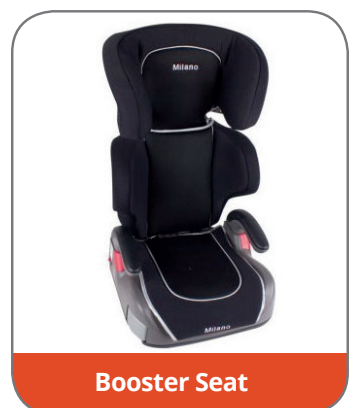

Booster Seat

PLEASE NOTE: This is designed as a guide only.
For further information please discuss with your Reservations Consultant.

For further details on
where your child can
sit in our campervans
please see overleaf.